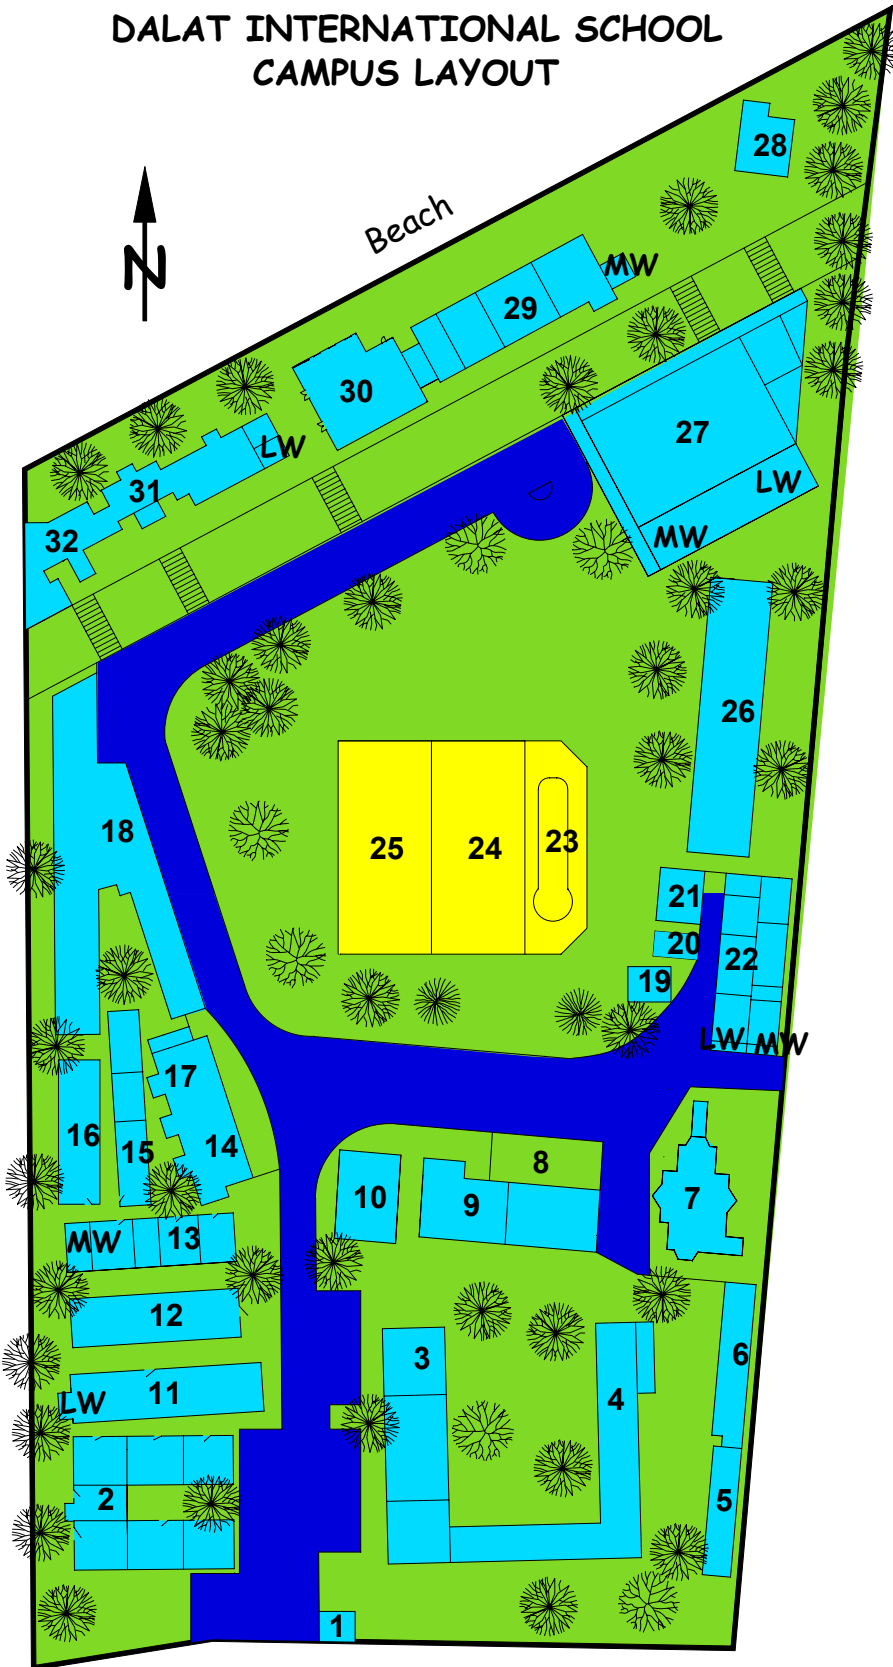

DALAT INTERNATIONAL SCHOOL CAMPUS LAYOUT

1. Gate/Guard House
2. Elementary Classrooms
3. Band Room
4. Eckman Dorm
5. Shop/ Maintenance
6. Laundry
7. Chandler Dorm
8. School Vans
9. Family Counseling Center
10. Student Center/Computer Labs
11. Library
12. Administration Offices
13. HS Classrooms
14. Clinic
15. Science Lab
16. Science Lab
17. Ziemer Dorm
18. Jaffray Dorm
19. Preschool
20. ESL
21. MS Science Lab
22. MS Classrooms
23. Swimming Pool
24. Tennis Court
25. Basketball Court
26. Jackson Dorm
27. Gymnasium
28. Guest House
29. Classrooms
30. Auditorium/ Chapel
31. Cafeteria
32. Kitchen

LW - Ladies Washroom
 MW - Men's Washroom

Tanjung Bunga Road